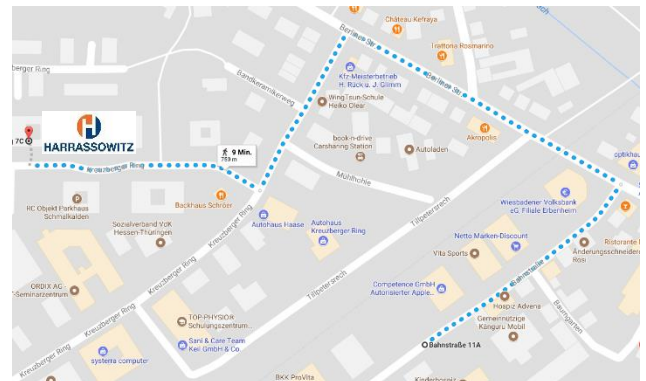

HARRASSOWITZ

service | quality | integrity

Visit HARRASSOWITZ

Address

Otto Harrassowitz GmbH & Co. KG
Kreuzberger Ring 7b-d *(the visitors entrance can be found in building „7c“)*
65205 Wiesbaden
Germany

Phone: +49 (0)611 530 0

Train/Bus schedules:

<https://www.bahn.com/en/view/index.shtml>

By Train:

The closest train station to our offices is „Wiesbaden-Erbenheim“, a small train station that is frequently serviced from “Wiesbaden Hauptbahnhof” (Wiesbaden main station).

From there it is a 5-10 min walk to our offices.

By Bus:

From Wiesbaden main station (“Wiesbaden Hauptbahnhof”):
Bus 28 to “Kreuzberger Ring”.

From Wiesbaden center:
Bus 15 to “Kreuzberger Ring”.

From bus stop “Kreuzberger Ring” it is a 5 min walk to our offices.